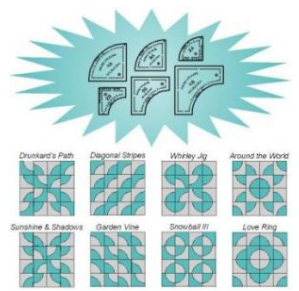

ACRYLIC QUILTING TEMPLATES

Acrylic quilting templates are used as an aid or guide to help you create certain shapes or patterns or visual effects for your quilt. All our acrylic templates are laser cut for precision from 1/8" clear acrylic with all wording laser etched into each template to ensure longevity.

Don't see the exact template you were looking for, custom orders are always welcomed. Feel free to contact us for more details and pricing.

ENGLISH PAPER PIECING
 SKU: EPP100
 Price: \$11.00

**SQUARE & TRIANGLE
 PIECING PALS**
 SKU: TB100
 Price: \$18.75

**BABY BLOCK 60 DEGREE
 DIAMONDS**
 SKU: TBB800
 Price: \$9.95

CIRCLE TEMPLATE
 SKU: TC300
 Price: \$7.25

DRUNKARD'S PATH SET
 SKU: TDP600
 Price: \$15.95

HEXAGON TEMPLATES
 SKU: TH200
 Price: \$12.25

HEART TEMPLATE
 SKU: THT700
 Price: \$7.25

ONE PATCH SHAPES
 SKU: TMA1000
 Price: \$13.25

ONE PATCH SHAPES
 SKU: TMA2000
 Price: \$12.25

**SMALL COIN RUCHING
 GUIDE**
 SKU: TR400
 Price: \$4.50

**LARGE COIN RUCHING
GUIDE**

SKU: TR500
Price: \$4.50