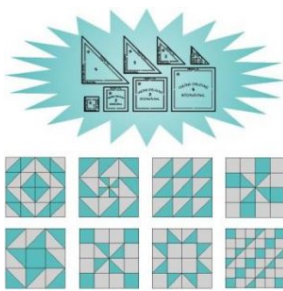

ACRYLIC QUILTING TEMPLATES

Acrylic quilting templates are used as an aid or guide to help you create certain shapes or patterns or visual effects for your quilt. All our acrylic templates are laser cut for precision from 1/8" clear acrylic with all wording laser etched into each template to ensure longevity.

Don't see the exact template you were looking for, custom orders are always welcomed. Feel free to contact us for more details and pricing.

ENGLISH PAPER PIECING
 SKU: EPP100
 Price: \$11.00

**SQUARE & TRIANGLE
 PIECING PALS**
 SKU: TB100
 Price: \$18.75

**BABY BLOCK 60 DEGREE
 DIAMONDS**
 SKU: TBB800
 Price: \$9.95

CIRCLE TEMPLATE
 SKU: TC300
 Price: \$7.25

DRUNKARD'S PATH SET
 SKU: TDP600
 Price: \$15.95

HEXAGON TEMPLATES
 SKU: TH200
 Price: \$12.25

HEART TEMPLATE
 SKU: THT700
 Price: \$7.25