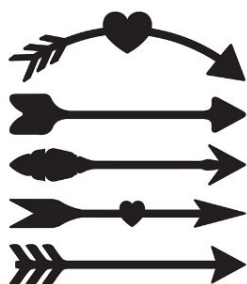

# FABRIC INSPIRATIONS

Introducing our own twist of laser cut Kona Black Fabric silhouettes that can adhere to many different surfaces throughout your home. Simply Peel, Place, And Press to any surface of your choosing, such as walls, pillows, canvas, glass and more, adding a personal touch that stands out. The adhesive backing makes them completely repositionable. If you desire a more permanent placement, simply apply heat.

**8" ARROWS - 5 PACK**

SKU: FI1011  
 Price: \$3.98

**TRIO ARROWS**

SKU: FI1012  
 Price: \$6.98

**BIRDS ON A WIRE**

SKU: FI1013  
 Price: \$5.98

**BIRDS ON A BRANCH**

SKU: FI1014  
 Price: \$5.98